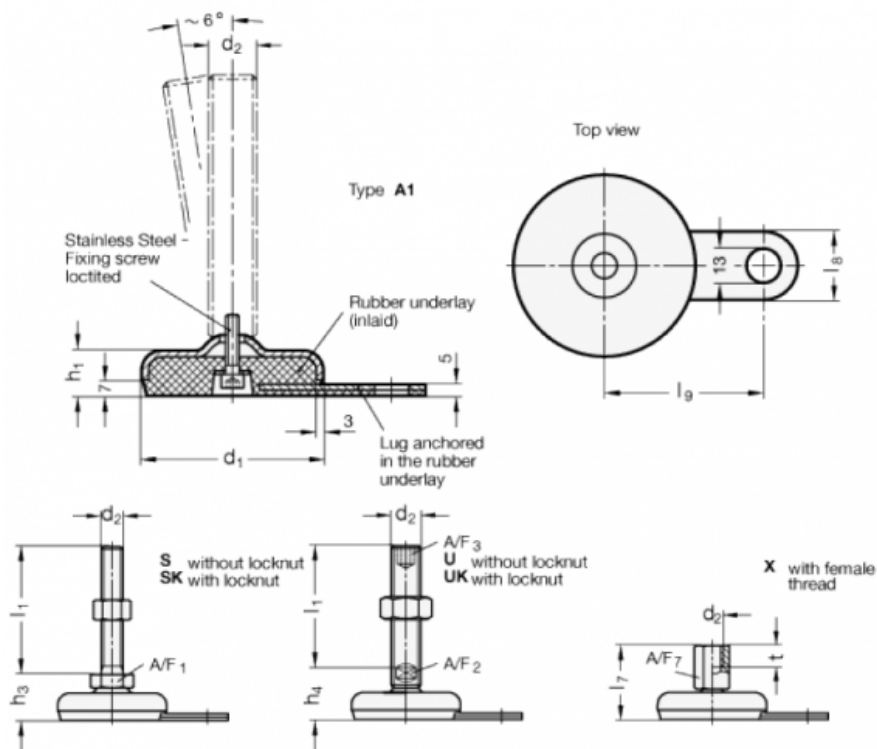

# Data Sheet

Article number: 203280M12100A1S

Description: E+G levelling foot  
GN 32-80-M12-100-A1-S

Note: S Without nut, External hexagon at the bottom

## Measures

A/F1	= 17
d1	= 80
d2	= M12
h1	= 20
h3	= 28
l1	= 100
l8	= 30
l9	= 70